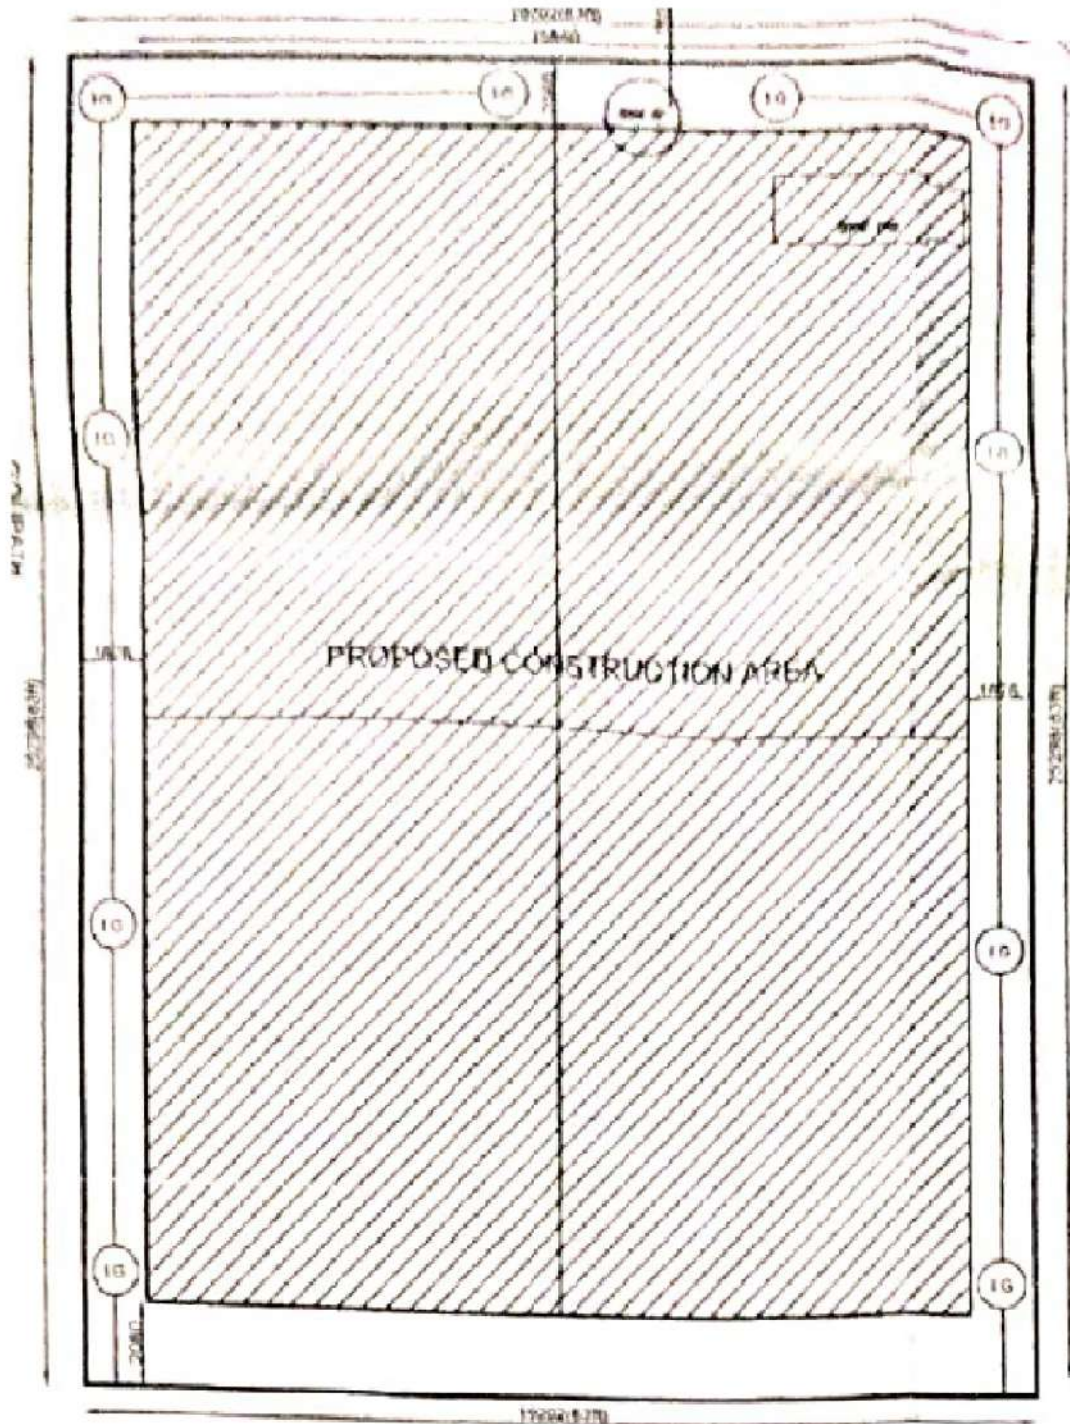

**Proposed Project at Mouza-Khagrabari, J.L. No-089, L.R. Khatian No-13919, R.S. Plot No-3827, L.R. Plot No-4818, Vill-West Khagrabari near Gouria Math, within Cooch Behar Zilla Parishad, P.O.-Khagrabari, P.S.-Pundibari, District-Cooch Behar**

**LATITUDE : 24.427904**  
**LONGITUDE : 86.216655**

**CREATIVE CONSTRUCTION & DEVELOPER**

*M. Dasgupta*  
**PROPRIETOR**

**SIGNATURE OF OWNER**